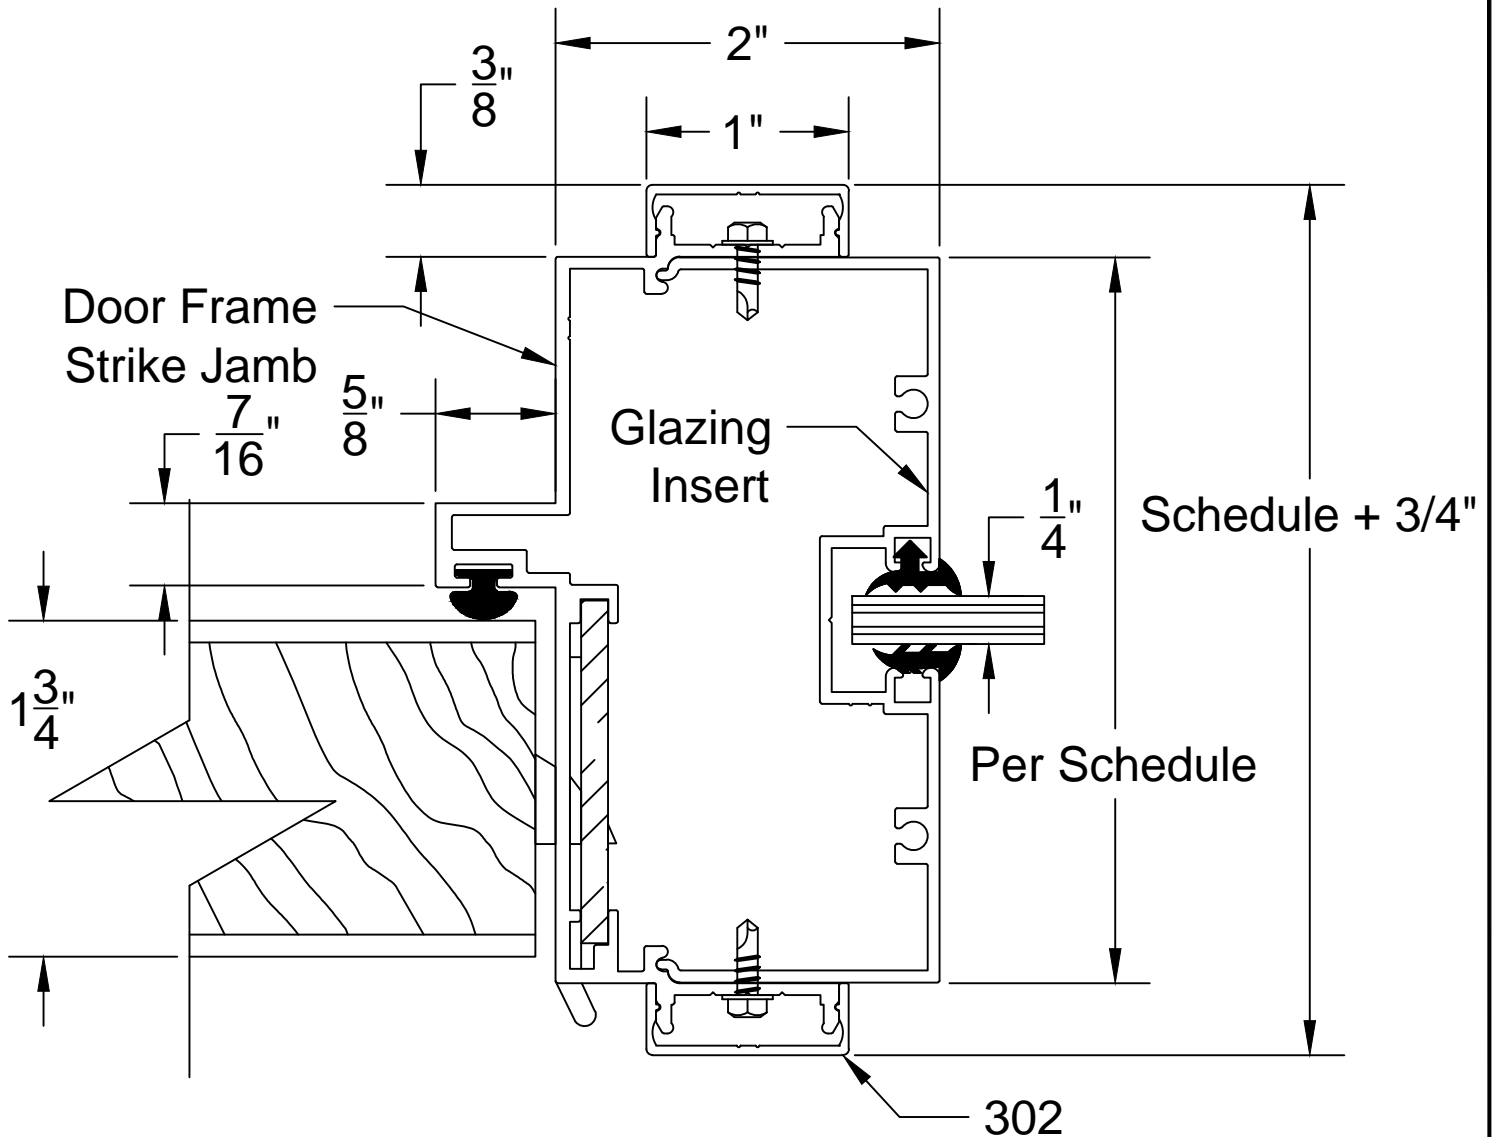

DETAIL 7

300 SERIES DOOR FRAME STRIKE/SIDELIGHT JAMB W/ 302 ($\frac{3}{8}$ " X 1") REVEAL TRIM

A				WESTERN INTEGRATED MATERIALS, INC. 3310 E. 59th Street Long Beach, CA 90805 (562) 634-2823 FX: (562) 634-8449 www.aluminumdoorframes.com	SCALE	FILE NO. 300-7-302
B					N/A	DETAIL NO.
LET	REVISION	BY	DATE			7