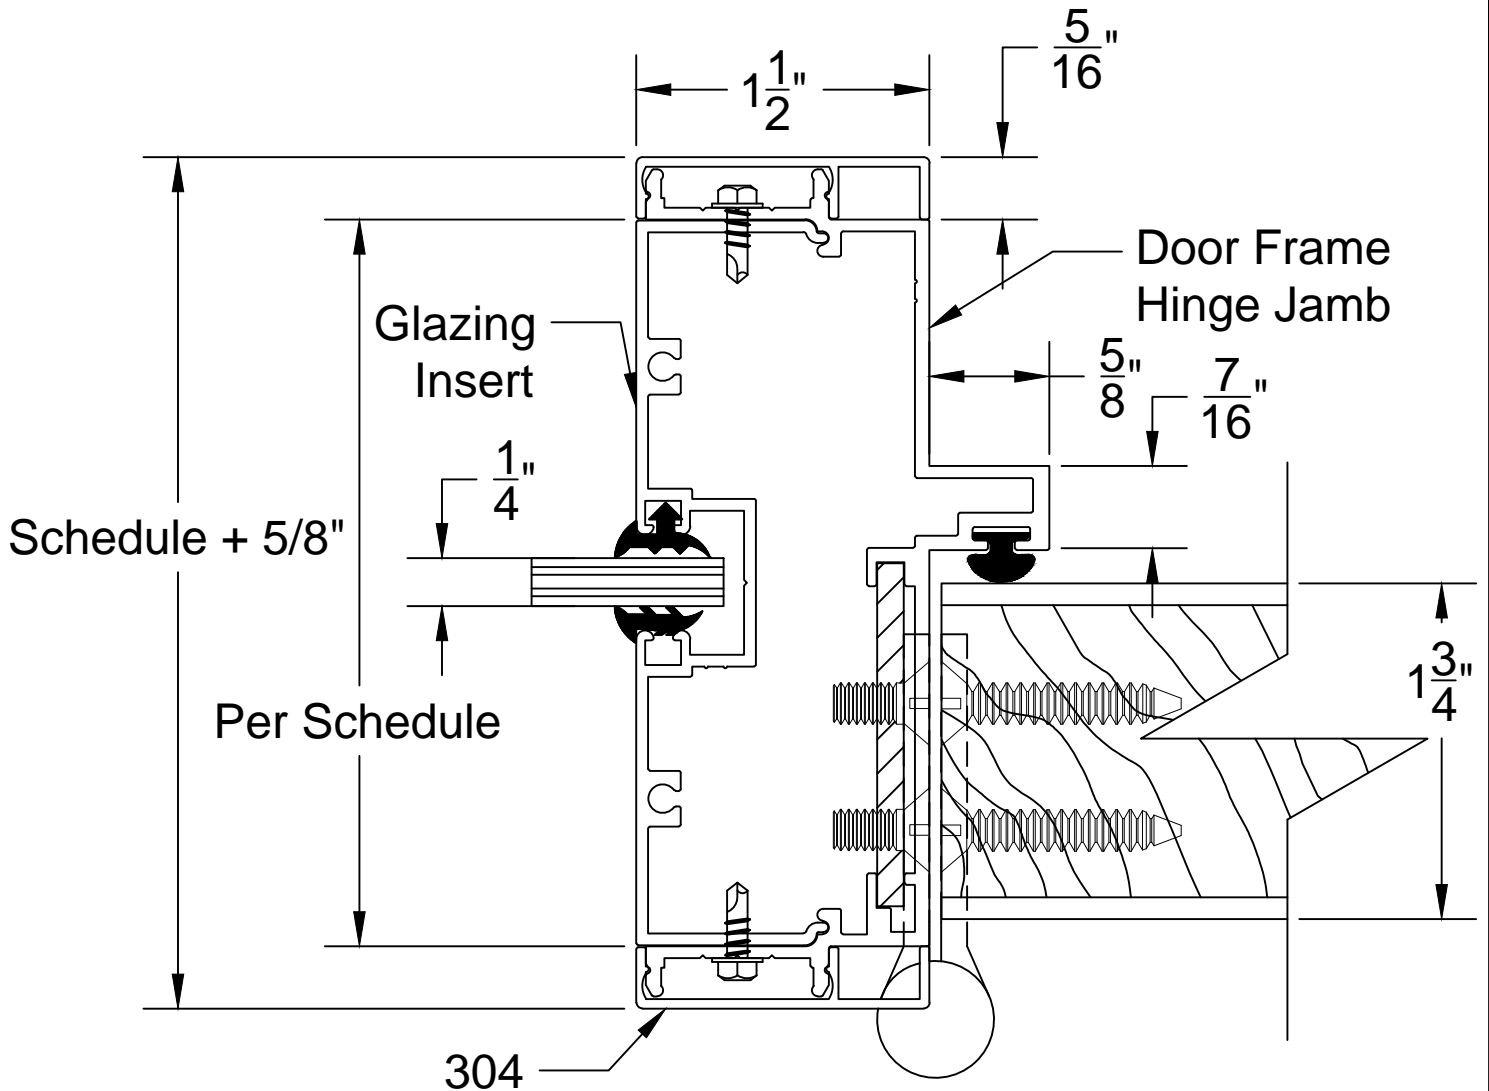

DETAIL 21A

300 SERIES DOOR FRAME HINGE/SIDELIGHT JAMB W/ 304 ($\frac{5}{16}$ " X $1\frac{1}{2}$ ") FLUSH TRIM

A				WESTERN INTEGRATED MATERIALS, INC. 3310 E. 59th Street Long Beach, CA 90805 (562) 634-2823 FX: (562) 634-8449 www.aluminumdoorframes.com	SCALE	FILE NO. 300-21-304
B					N/A	DETAIL NO.
LET	REVISION	BY	DATE			21A