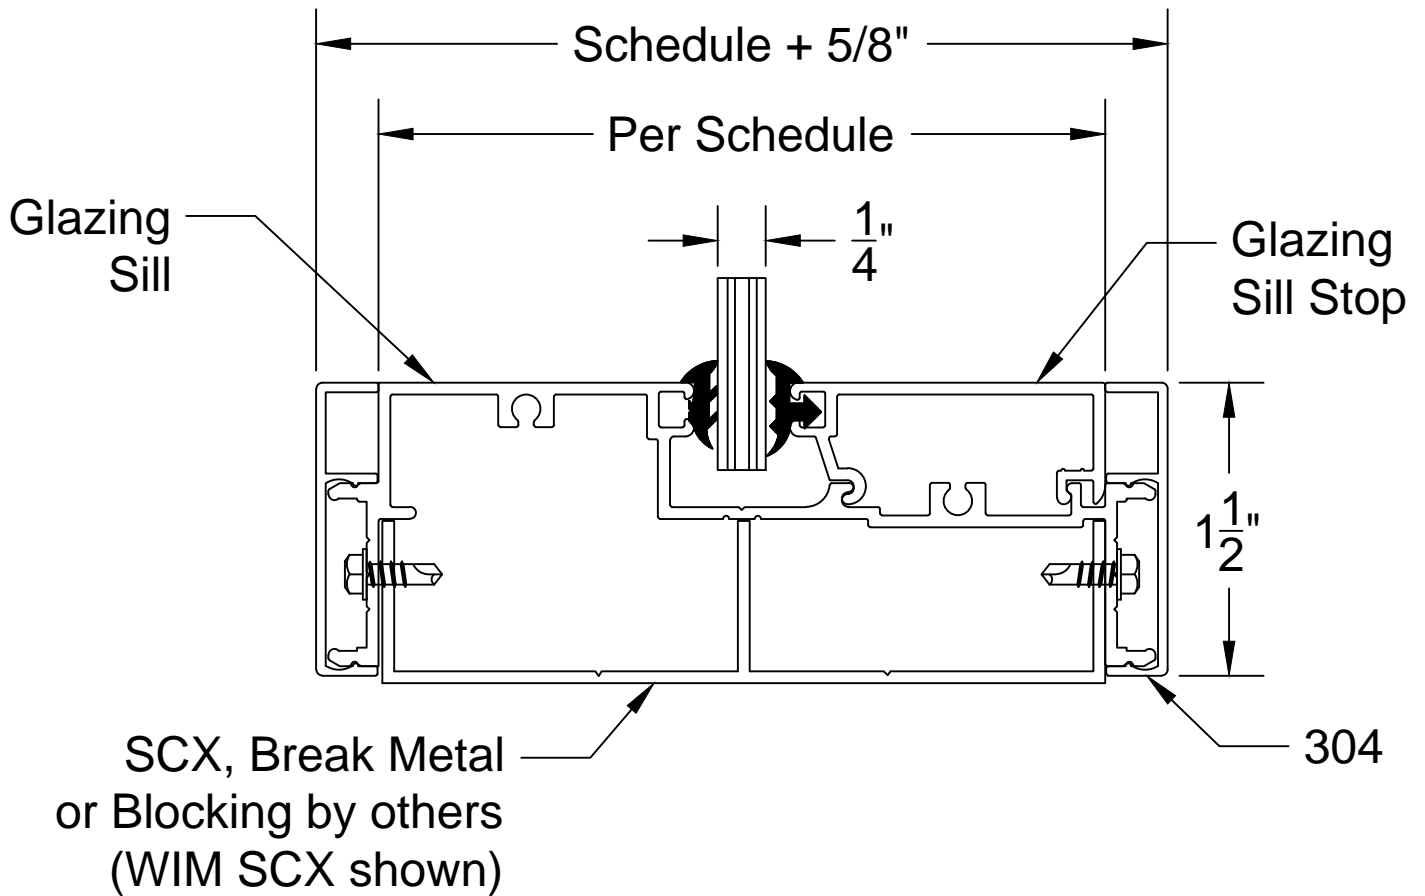

DETAIL 10A

300 SERIES GLAZING SILL TO FLOOR W/ 304 (5/16" X 1 1/2") FLUSH TRIM

A				WESTERN INTEGRATED MATERIALS, INC. 3310 E. 59th Street Long Beach, CA 90805 (562) 634-2823 FX: (562) 634-8449 www.aluminumdoorframes.com	SCALE	FILE NO. 300-10-304
B					N/A	DETAIL NO.
LET	REVISION	BY	DATE			10A